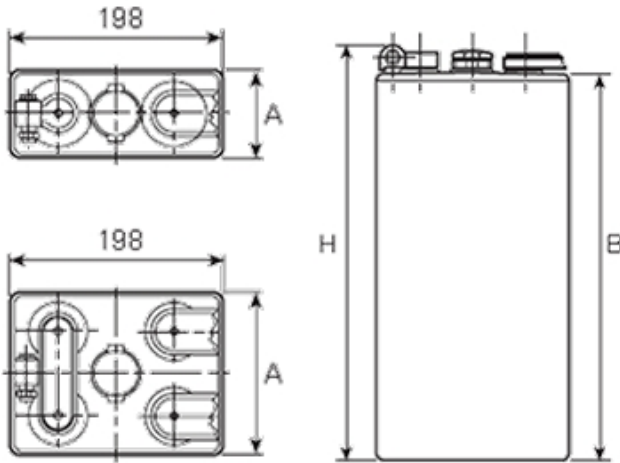

2 EPzS 180

Additional information

Brand	<i>Pegasus</i>
Range	<i>DIN Standard – Wet Vented 2 Volt Cell</i>
Volts	2
Number of plates	2
Cap [C5 Ah]	180
Weight	11.6 kg
Length	47 mm
Width	198 mm
Height	465 mm
Terminal Type	FM10
Technology	<i>WET – tubular plate</i>
Guarantee/Warranty	<i>BSH Vented British Standard (BS) and DIN Batteries (1500 cycles, 4 years, 3+1) We will replace or repair any cell that due to a manufacturing defect fails to give 80% of the rated capacity shown in o</i>

DIN Standard 2 Volt Cells

All our traction battery cells come in 3 formats, DIN Standard being one of them. These cells are all the same width with multiple height, length & weight specifications to enable a perfect fit for a range of applications.