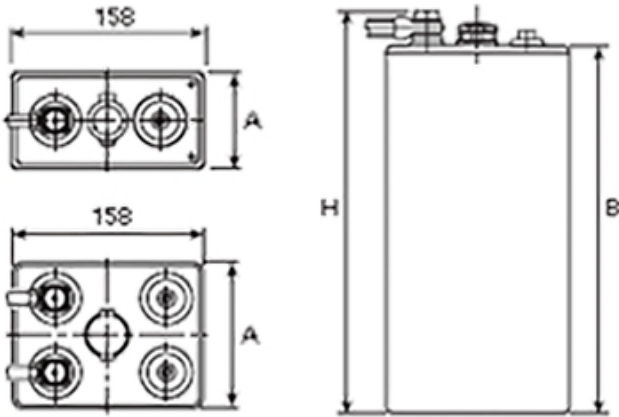

5 EPzB 430

Additional information

Brand	<i>Pegasus</i>
Range	<i>British Standard – Wet Vented 2 Volt Cell</i>
Volts	2
Number of plates	5
Cap [C5 Ah]	430
Weight	25.4 kg
Length	93 mm
Width	158 mm
Height	575 mm
Terminal Type	FM10
Technology	WET – tubular plate
Guarantee/Warranty	BSH Vented British Standard (BS) and DIN Batteries (1500 cycles, 4 years, 3+1)

British Standard 2 Volt Cells

All our traction battery cells come in 3 formats, British Standard (often seen written as BS) being one of them. These cells are all the same width with multiple height, length & weight specifications to enable a perfect fit for a range of applications.