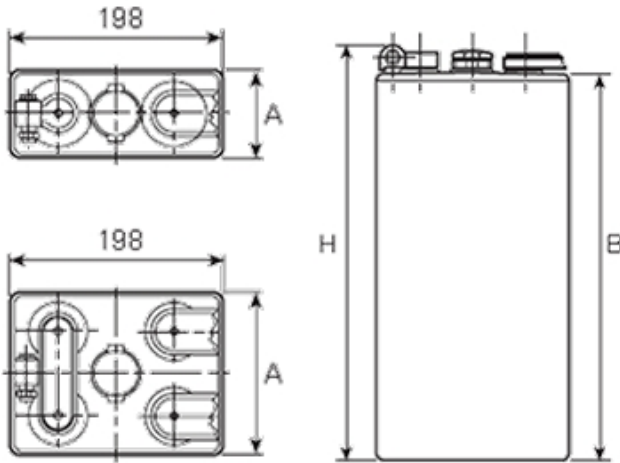

6 EPzS 540

Additional information

Brand	<i>Pegasus</i>
Range	<i>DIN Standard – Wet Vented 2 Volt Cell</i>
Volts	2
Number of plates	6
Cap [C5 Ah]	540
Weight	31.7 kg
Length	119 mm
Width	198 mm
Height	465 mm
Terminal Type	FM10
Technology	WET – tubular plate
Guarantee/Warranty	BSH Vented British Standard (BS) and DIN Batteries (1500 cycles, 4 years, 3+1)

DIN Standard 2 Volt Cells

All our traction battery cells come in 3 formats, DIN Standard being one of them. These cells are all the same width with multiple height, length & weight specifications to enable a perfect fit for a range of applications.