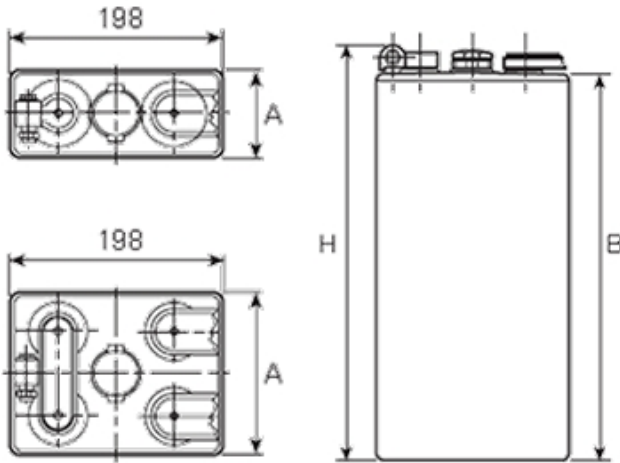

6 EPzS 750

Additional information

Brand	<i>Pegasus</i>
Range	<i>DIN Standard – Wet Vented 2 Volt Cell</i>
Volts	2
Number of plates	6
Cap [C5 Ah]	750
Weight	41.5 kg
Length	119 mm
Width	198 mm
Height	575 mm
Terminal Type	FM10
Technology	<i>WET – tubular plate</i>
Guarantee/Warranty	<i>BSH Vented British Standard (BS) and DIN Batteries (1500 cycles, 4 years, 3+1)</i>

DIN Standard 2 Volt Cells

All our traction battery cells come in 3 formats, DIN Standard being one of them. These cells are all the same width with multiple height, length & weight specifications to enable a perfect fit for a range of applications.