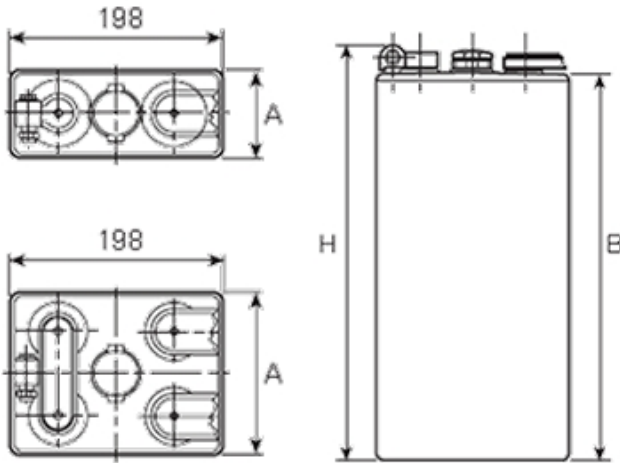

6 EPzV 420

Additional information

Brand	<i>Pegasus</i>
Range	<i>DIN Standard – GEL – 2 Volt Cell</i>
Volts	2
Number of plates	6
Cap [C5 Ah]	420
Weight	29.3 kg
Length	119 mm
Width	198 mm
Height	402 mm
Terminal Type	FM10
Technology	GEL
Guarantee/Warranty	<i>PzV PzVBS Valve Regulated Batteries (1200 cycles, 3 years, 1+2)</i>

DIN Standard 2 Volt Cells (GEL)

All our traction battery cells come in 3 formats, GEL Standard being one of them. These cells are all the same width with multiple height, length & weight specifications to enable a perfect fit for a range of standard & renewable/green applications.