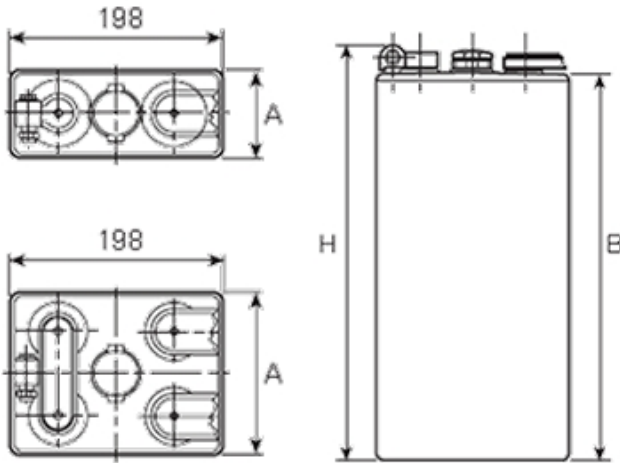

### Additional information

<b>Brand</b>	<i>Pegasus</i>
<b>Range</b>	<i>DIN Standard – GEL – 2 Volt Cell</i>
<b>Volts</b>	2
<b>Number of plates</b>	6
<b>Cap [C5 Ah]</b>	720
<b>Weight</b>	47.2 kg
<b>Length</b>	119 mm
<b>Width</b>	198 mm
<b>Height</b>	672 mm
<b>Terminal Type</b>	FM10
<b>Technology</b>	GEL
<b>Guarantee/Warranty</b>	<i>PzV PzVBS Valve Regulated Batteries (1200 cycles, 3 years, 1+2)</i>

### DIN Standard 2 Volt Cells (GEL)

All our traction battery cells come in 3 formats, GEL Standard being one of them. These cells are all the same width with multiple height, length & weight specifications to enable a perfect fit for a range of standard & renewable/green applications.