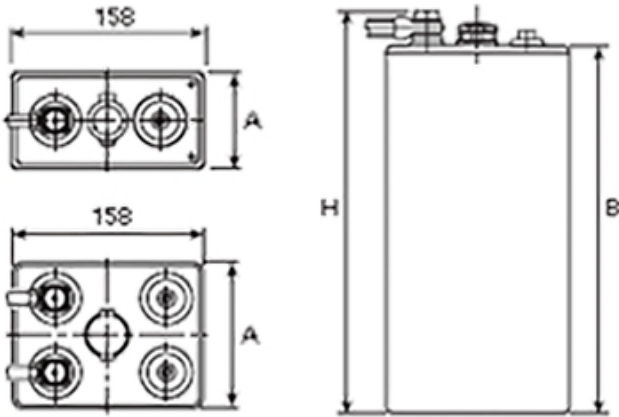

7 EPzB 315

Additional information

Brand	<i>Pegasus</i>
Range	<i>British Standard – Wet Vented 2 Volt Cell</i>
Volts	2
Number of plates	7
Cap [C5 Ah]	315
Weight	19.8 kg
Length	125 mm
Width	158 mm
Height	330 mm
Terminal Type	FM10
Technology	WET – tubular plate
Guarantee/Warranty	BSH Vented British Standard (BS) and DIN Batteries (1500 cycles, 4 years, 3+1)

British Standard 2 Volt Cells

All our traction battery cells come in 3 formats, British Standard (often seen written as BS) being one of them. These cells are all the same width with multiple height, length & weight specifications to enable a perfect fit for a range of applications.