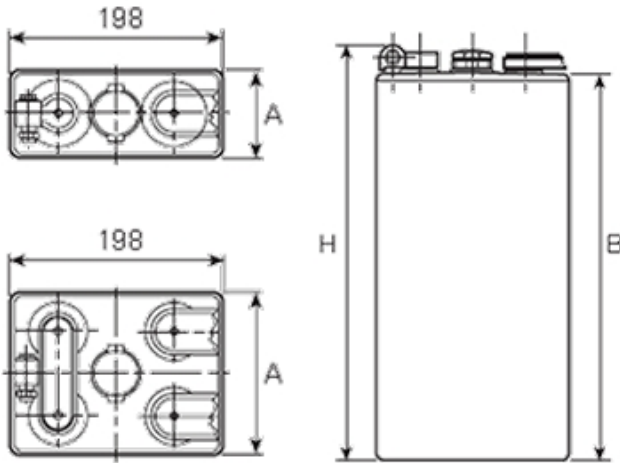

7 EPzS 385

Additional information

Brand	<i>Pegasus</i>
Range	<i>DIN Standard – Wet Vented 2 Volt Cell</i>
Volts	2
Number of plates	7
Cap [C5 Ah]	385
Weight	24.8 kg
Length	137 mm
Width	198 mm
Height	315 mm
Terminal Type	FM16
Technology	<i>WET – tubular plate</i>
Guarantee/Warranty	<i>BSH Vented British Standard (BS) and DIN Batteries (1500 cycles, 4 years, 3+1)</i>

DIN Standard 2 Volt Cells

All our traction battery cells come in 3 formats, DIN Standard being one of them. These cells are all the same width with multiple height, length & weight specifications to enable a perfect fit for a range of applications.