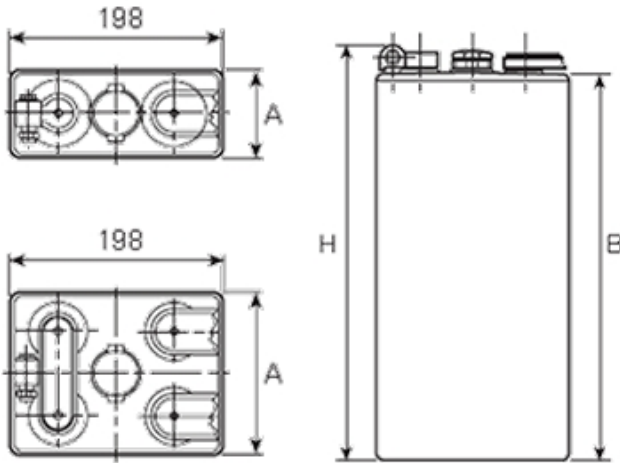

7 EPzS 490

Additional information

Brand	<i>Pegasus</i>
Range	<i>DIN Standard – Wet Vented 2 Volt Cell</i>
Volts	2
Number of plates	7
Cap [C5 Ah]	490
Weight	29.6 kg
Length	137 mm
Width	198 mm
Height	365 mm
Terminal Type	FM10
Technology	WET – tubular plate
Guarantee/Warranty	BSH Vented British Standard (BS) and DIN Batteries (1500 cycles, 4 years, 3+1)

DIN Standard 2 Volt Cells

All our traction battery cells come in 3 formats, DIN Standard being one of them. These cells are all the same width with multiple height, length & weight specifications to enable a perfect fit for a range of applications.