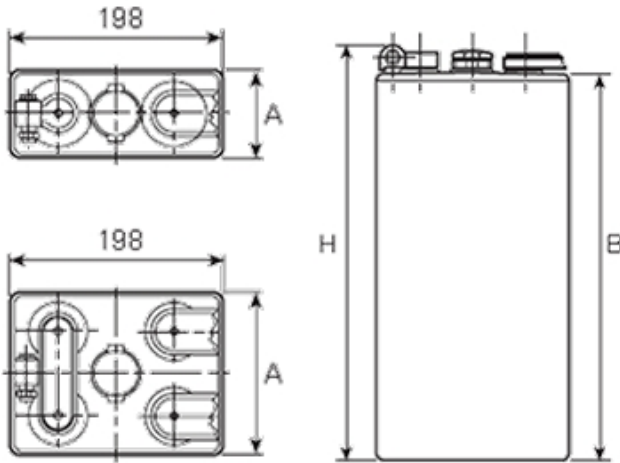

### Additional information

<b>Brand</b>	<i>Pegasus</i>
<b>Range</b>	<i>DIN Standard – Wet Vented 2 Volt Cell</i>
<b>Volts</b>	2
<b>Number of plates</b>	7
<b>Cap [C5 Ah]</b>	700
<b>Weight</b>	40.4 kg
<b>Length</b>	137 mm
<b>Width</b>	198 mm
<b>Height</b>	490 mm
<b>Terminal Type</b>	FM10
<b>Technology</b>	WET – tubular plate
<b>Guarantee/Warranty</b>	BSH Vented British Standard (BS) and DIN Batteries (1500 cycles, 4 years, 3+1)

### DIN Standard 2 Volt Cells

All our traction battery cells come in 3 formats, DIN Standard being one of them. These cells are all the same width with multiple height, length & weight specifications to enable a perfect fit for a range of applications.