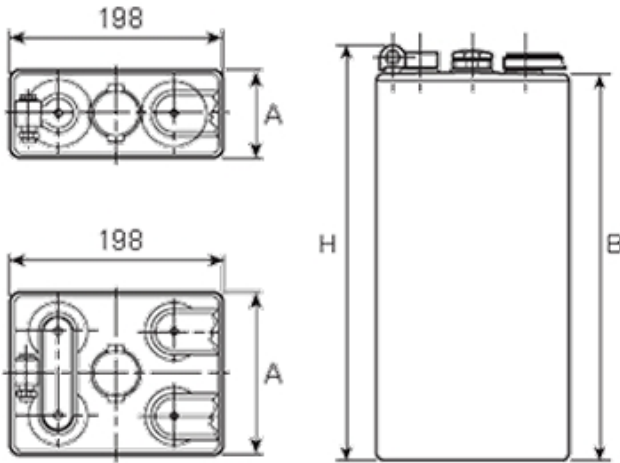

7 EPzS 980

Additional information

Brand	<i>Pegasus</i>
Range	<i>DIN Standard – Wet Vented 2 Volt Cell</i>
Volts	2
Number of plates	7
Cap [C5 Ah]	980
Weight	54.3 kg
Length	137 mm
Width	198 mm
Height	690 mm
Terminal Type	FM10
Technology	WET – tubular plate
Guarantee/Warranty	BSH Vented British Standard (BS) and DIN Batteries (1500 cycles, 4 years, 3+1)

DIN Standard 2 Volt Cells

All our traction battery cells come in 3 formats, DIN Standard being one of them. These cells are all the same width with multiple height, length & weight specifications to enable a perfect fit for a range of applications.