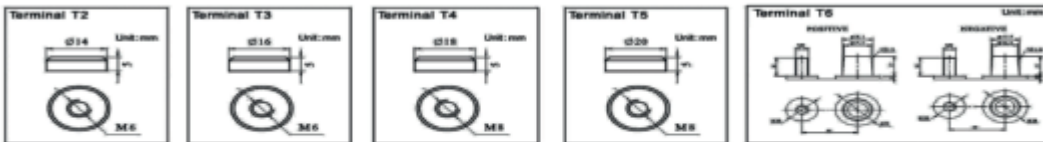

GF12025YG Benefits

- Completely maintenance free
- Robust, safe and reliable
- 450 cycles in accordance with IEC 60254-1
- Low self-discharge rate
- Very high intrinsic safety

Safety

When operating valve-regulated lead-acid batteries the safety requirements as for vented batteries apply, to protect against hazards from electric current, from explosion of electrolytic gas and (with some limitations) from the corrosive electrolyte. Battery valves should never be removed.

TERMINALS