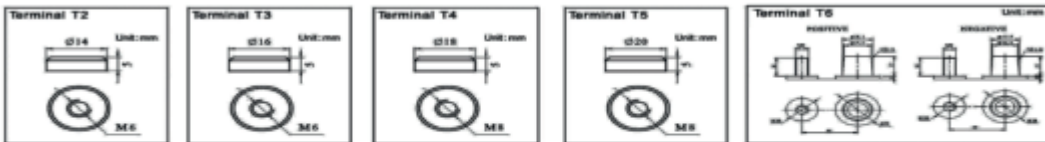

GF12094Y Benefits

- Completely maintenance free
- Robust, safe and reliable
- 450 cycles in accordance with IEC 60254-1
- Low self-discharge rate
- Very high intrinsic safety

Safety

When operating valve-regulated lead-acid batteries the safety requirements as for vented batteries apply, to protect against hazards from electric current, from explosion of electrolytic gas and (with some limitations) from the corrosive electrolyte. Battery valves should never be removed.

TERMINALS

POSITION OF TERMINALS