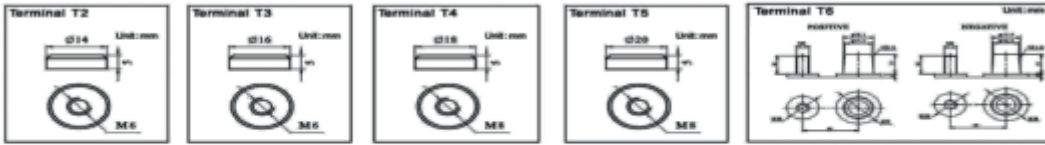

TERMINALS

POSITION OF TERMINALS