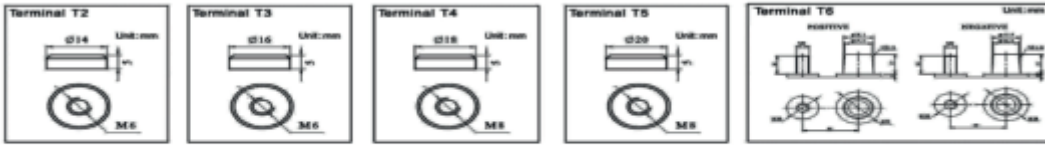

TERMINALS

POSITION OF TERMINALS

For sales & service throughout the UK & Ireland, please contact Battery Service Hub Ltd
tel | 01858 433008 fax | 01858 433563 email | info@batteryservicehub.com
website | www.batteryservicehub.com

Battery Service Hub Ltd, Pegasus House, Riverside End, Market Harborough, Leicestershire, LE16 7PU, United Kingdom