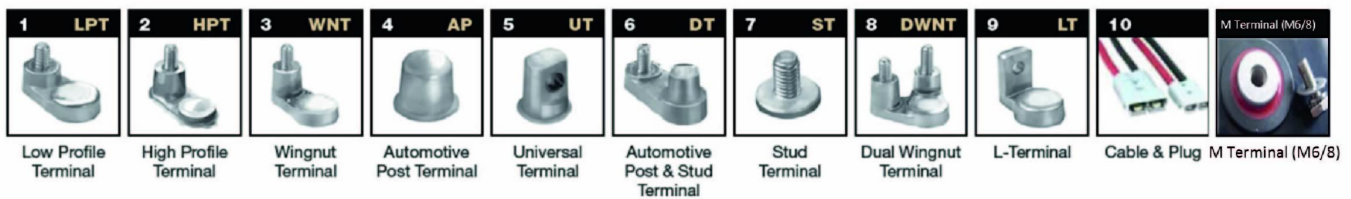

POSITION OF TERMINALS

For sales & service throughout the UK & Ireland, please contact Battery Service Hub Ltd
tel | 01858 433008 fax | 01858 433563 email | info@batteryservicehub.com
website | www.batteryservicehub.com

Battery Service Hub Ltd, Pegasus House, Riverside End, Market Harborough, Leicestershire, LE16 7PU, United Kingdom