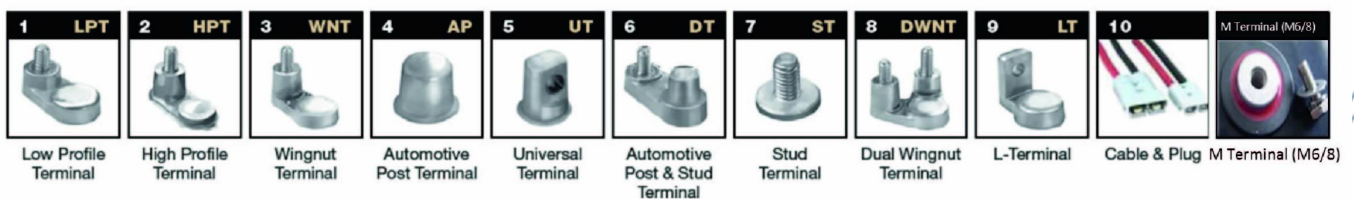

Pegasus Pro+

Additional information

Remotely monitor your equipment from anywhere on any device. The Pegasus Pro+ comes with multiple connectors to ensure universal compatibility with any lead acid battery. From your mobile or desktop device, you can check usage logs, locations, alarms, temperature warning and low battery warnings from anywhere.